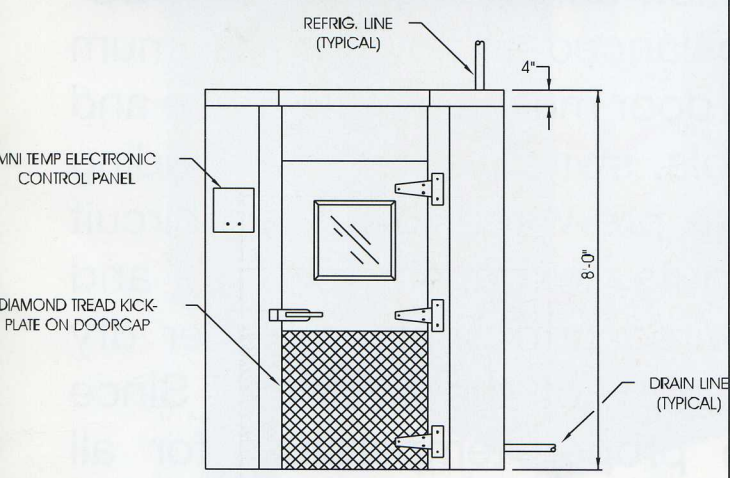

(1 DOOR, 2 CART) BLAST CHILLER PLAN VIEW #1

TYPICAL ELEVATION (RIGHT HINGE DOOR)

(1 DOOR, 1 CART) BLAST CHILLER PLAN VIEW #1

BLOCKS
DIM:
DISPLAY
DRAW
EDIT
INQUIRY
LAYER:
MVIEW
PLOT
SETTINGS
SOLIDS
SURFACES
UCS:
UTILITY
ASHADE
RMAN
BONUS
SAVE: