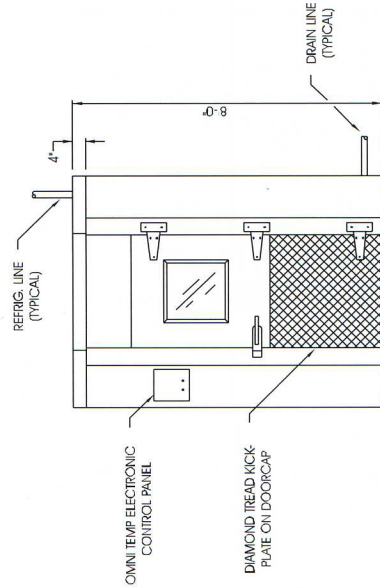

(1 DOOR, 2 CART) BLAST CHILLER PLAN VIEW #1

TYPICAL ELEVATION (RIGHT HINGE DOOR)

(1 DOOR, 1 CART) BLAST CHILLER PLAN VIEW #1

BLOCKS
DIM:
DISPLAY
DRAW
EDIT
INQUIRY
LAYER:
MVIEW
PLOT
SETTINGS
SOLIDS
SURFACES
UCS:
UTILITY
ASHADE
RMAN
BONUS
SAVE:

**(2 DOOR, 6 CART) BLAST
CHILLER PLAN VIEW #2**

OmniTemp REFRIGERATION

P.O. Box 59148
Norwalk, CA 90650
(562) 923-9660
Fax (562) 862-7466

**(2 DOOR, 4 CART) BLAST
CHILLER PLAN VIEW #2**

**(1 DOOR, 1 CART) BLAST
CHILLER PLAN VIEW #1**

**(1 DOOR, 2 CART) BLAST
CHILLER PLAN VIEW #1**

**TYPICAL ELEVATION
(RIGHT HINGE DOOR)**