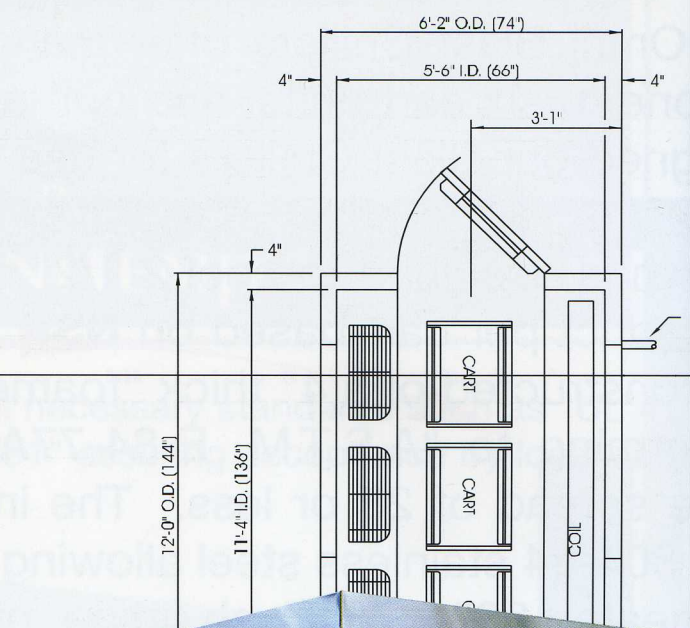

(1 DOOR, 2 CART) BLAST CHILLER PLAN VIEW #1

TYPICAL ELEVATION (RIGHT HINGE DOOR)

(1 DOOR, 1 CART) BLAST CHILLER PLAN VIEW #1

BLOCKS
DIM:
DISPLAY
DRAW
EDIT
INQUIRY
LAYER:
MVIEW
PLOT
SETTINGS
SOLIDS
SURFACES
UCS:
UTILITY
ASHADE
RMAN
BONUS
SAVE:

**(2 DOOR, 6 CART) BLAST
CHILLER PLAN VIEW #2**

OmniTemp REFRIGERATION

P.O. Box 59148
Norwalk, CA 90650
(562) 923-9660
Fax (562) 862-7466

**(2 DOOR, 4 CART) BLAST
CHILLER PLAN VIEW #2**

**(1 DOOR, 1 CART) BLAST
CHILLER PLAN VIEW #1**

**(1 DOOR, 2 CART) BLAST
CHILLER PLAN VIEW #1**

**TYPICAL ELEVATION
(RIGHT HINGE DOOR)**