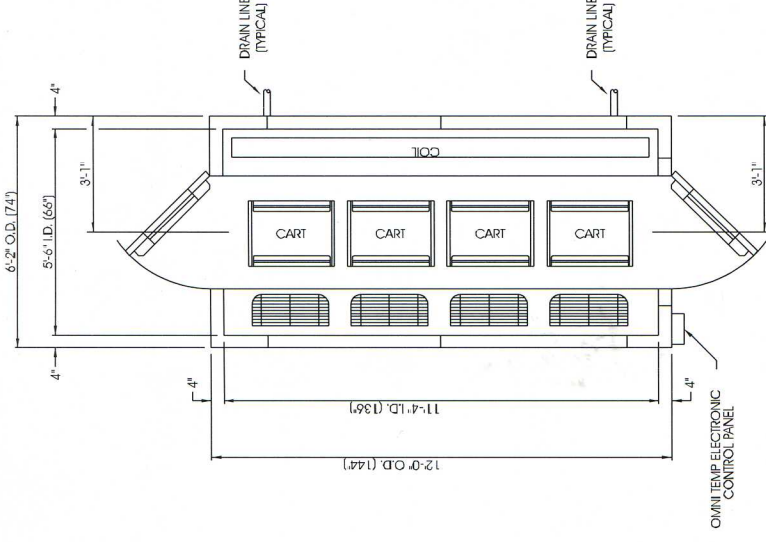

(1 DOOR, 2 CART) BLAST CHILLER PLAN VIEW #1

TYPICAL ELEVATION (RIGHT HINGE DOOR)

(1 DOOR, 1 CART) BLAST CHILLER PLAN VIEW #1

BLOCKS
DIM:
DISPLAY
DRAW
EDIT
INQUIRY
LAYER:
MVIEW
PLOT
SETTINGS
SOLIDS
SURFACES
UCS:
UTILITY
ASHADE
RMAN
BONUS
SAVE:

**(2 DOOR, 6 CART) BLAST
CHILLER PLAN VIEW #2**

OmniTemp REFRIGERATION

P.O. Box 59148
Norwalk, CA 90650
(562) 923-9660
Fax (562) 862-7466

**(2 DOOR, 4 CART) BLAST
CHILLER PLAN VIEW #2**

**(1 DOOR, 1 CART) BLAST
CHILLER PLAN VIEW #1**

**(1 DOOR, 2 CART) BLAST
CHILLER PLAN VIEW #1**

**TYPICAL ELEVATION
(RIGHT HINGE DOOR)**