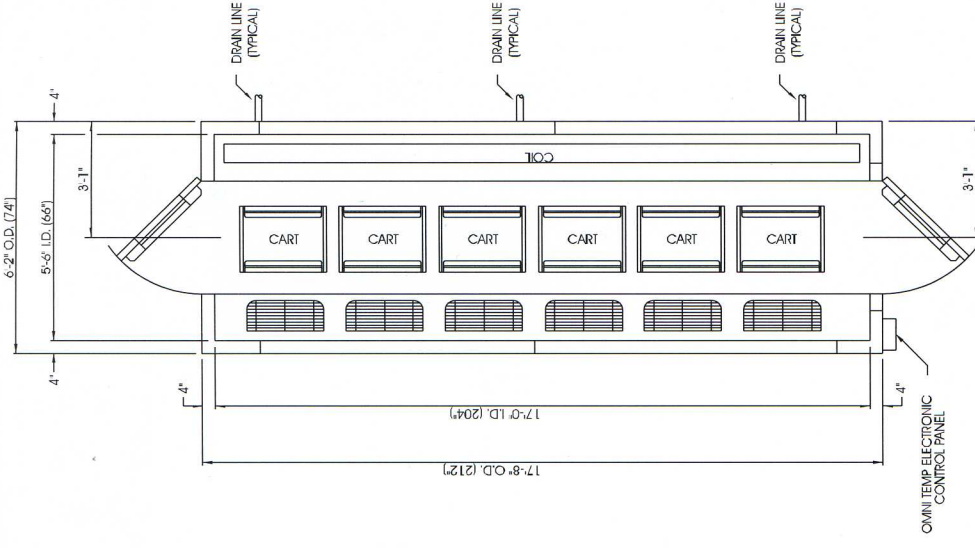

(1 DOOR, 2 CART) BLAST CHILLER PLAN VIEW #1

TYPICAL ELEVATION (RIGHT HINGE DOOR)

(1 DOOR, 1 CART) BLAST CHILLER PLAN VIEW #1

BLOCKS
DIM:
DISPLAY
DRAW
EDIT
INQUIRY
LAYER:
MVIEW
PLOT
SETTINGS
SOLIDS
SURFACES
UCS:
UTILITY
ASHADE
RMAN
BONUS
SAVE:

**(2 DOOR, 6 CART) BLAST
CHILLER PLAN VIEW #2**

OmniTemp REFRIGERATION

P.O. Box 59148
Norwalk, CA 90650
(562) 923-9660
Fax (562) 862-7466

**(2 DOOR, 4 CART) BLAST
CHILLER PLAN VIEW #2**

**(1 DOOR, 1 CART) BLAST
CHILLER PLAN VIEW #1**

**(1 DOOR, 2 CART) BLAST
CHILLER PLAN VIEW #1**

**TYPICAL ELEVATION
(RIGHT HINGE DOOR)**