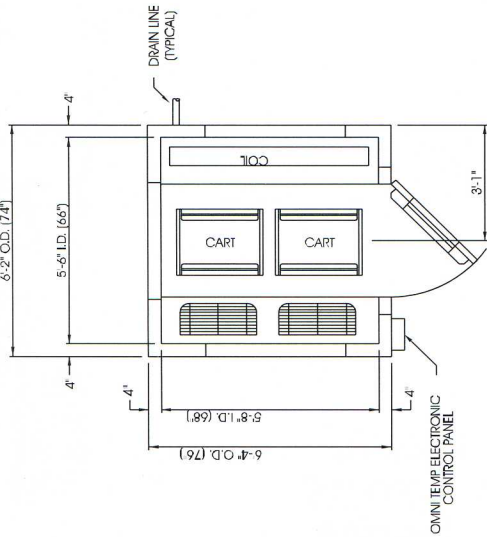

(1 DOOR, 2 CART) BLAST CHILLER PLAN VIEW #1

TYPICAL ELEVATION (RIGHT HINGE DOOR)

(1 DOOR, 1 CART) BLAST CHILLER PLAN VIEW #1

BLOCKS
DIM:
DISPLAY
DRAW
EDIT
INQUIRY
LAYER:
MVIEW
PLOT
SETTINGS
SOLIDS
SURFACES
UCS:
UTILITY
ASHADE
RMAN
BONUS
SAVE:

**(2 DOOR, 6 CART) BLAST
CHILLER PLAN VIEW #2**

OmniTemp REFRIGERATION

P.O. Box 59148
Norwalk, CA 90650
(562) 923-9660
Fax (562) 862-7466

**(2 DOOR, 4 CART) BLAST
CHILLER PLAN VIEW #2**

**(1 DOOR, 1 CART) BLAST
CHILLER PLAN VIEW #1**

**(1 DOOR, 2 CART) BLAST
CHILLER PLAN VIEW #1**

**TYPICAL ELEVATION
(RIGHT HINGE DOOR)**