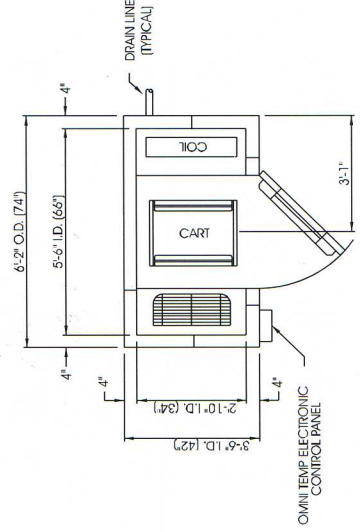

(1 DOOR, 2 CART) BLAST CHILLER PLAN VIEW #1

TYPICAL ELEVATION (RIGHT HINGE DOOR)

(1 DOOR, 1 CART) BLAST CHILLER PLAN VIEW #1

BLOCKS
DIM:
DISPLAY
DRAW
EDIT
INQUIRY
LAYER:
MVIEW
PLOT
SETTINGS
SOLIDS
SURFACES
UCS:
UTILITY
ASHADE
RMAN
BONUS
SAVE:

**(2 DOOR, 6 CART) BLAST
CHILLER PLAN VIEW #2**

OmniTemp REFRIGERATION

P.O. Box 59148
Norwalk, CA 90650
(562) 923-9660
Fax (562) 862-7466

**(2 DOOR, 4 CART) BLAST
CHILLER PLAN VIEW #2**

**(1 DOOR, 1 CART) BLAST
CHILLER PLAN VIEW #1**

**(1 DOOR, 2 CART) BLAST
CHILLER PLAN VIEW #1**

**TYPICAL ELEVATION
(RIGHT HINGE DOOR)**